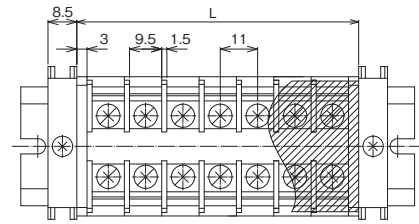

### Rating

Applicable wire / Rated current		UL, CSA	TÜV	Terminal screw	Tightening torque
3.5mm <sup>2</sup>	5.5mm <sup>2</sup>	AWG18~10(stranded)	AWG18~10(stranded)	M4×10L	1.2~1.8N·m
1000V/30A	1000V/40A	600V/40A	600V/40A	±terminal screw with SP	

### Assembly terminal

(assembled at the factory and shipped)

Order format:

PTL-40-□P (□ : No. of poles)

Total length of terminal block (L) = Terminal width (11mm) × No. of poles (□P) + End plate × 2 (6mm)

### Rating

Applicable wire / Rated current			UL, CSA	TÜV	Terminal screw	Tightening torque
5.5mm <sup>2</sup>	8mm <sup>2</sup>	14mm <sup>2</sup>	AWG10~6(stranded)	AWG12~6(stranded)	M5×12L	2.0~3.0N·m
1000V/40A	1000V/50A	1000V/75A	600V/75A	600V/75A	±terminal block with SP	

### Assembly terminal

(assembled at the factory and shipped)

Order format:

PTL-80-□P (□ : No. of poles)

Total length of terminal block (L) = Terminal width (14mm) × No. of poles (□P) + End plate × 2 (6mm)