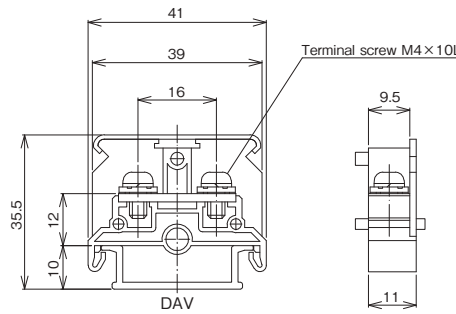

## PT-40

M4/5.5mm<sup>2</sup> 40A

RoHS

### Rating

Applicable wire / Rated current		UL, CSA	TÜV	Terminal screw	Tightening torque
3.5mm <sup>2</sup>	5.5mm <sup>2</sup>	AWG18~10(stranded)	AWG18~10(stranded)	M4×10L	1.2~1.8N·m
1000V/30A	1000V/40A	600V/40A	600V/40A	±terminal screw with SP	

### Assembly terminal

(assembled at the factory and shipped)

Order format:

PTL-40-□P (□ : No. of poles)

Total length of terminal block (L) = Terminal width (11mm) × No. of poles (□P) + End plate × 2 (6mm)

### Assembly terminal

(assembled at the factory and shipped)

Order format:

PTL-80-□P (□ : No. of poles)

Total length of terminal block (L) = Terminal width (14mm) × No. of poles (□P) + End plate × 2 (6mm)