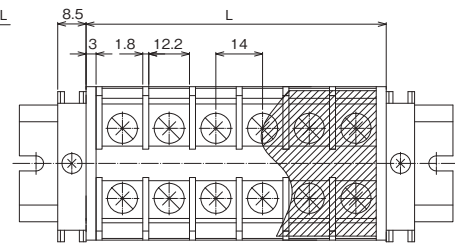

PT-80

M5/14mm² 75A

RoHS

Rating

Applicable wire / Rated current			UL, CSA	TÜV	Terminal screw	Tightening torque
5.5mm²	8mm²	14mm²	AWG10~6(stranded)	AWG12~6(stranded)	M5×12L	2.0~3.0N·m
1000V/40A	1000V/50A	1000V/75A	600V/75A	600V/75A	±terminal block with SP	

Assembly terminal

(assembled at the factory and shipped)

Order format:

PTL-80-□P (□ : No. of poles)

Total length of terminal block (L) = Terminal width (14mm) × No. of poles (□P) + End plate × 2 (6mm)

No. of poles (P)	1	2	3	4	5	6	7	8	9	10	11	12	13	14	15
Terminal length (L)	20	34	48	62	76	90	104	118	132	146	160	174	188	202	216
No. of poles (P)	16	17	18	19	20	21	22	23	24	25	26	27	28	29	30
Terminal length (L)	230	244	258	272	286	300	314	328	342	356	370	384	398	412	426

See "DAV4 Rail length" at page 22.

Terminal block	End plate	Cover	Name plate	Rail	Stopper	Short bar
PT-80 (21.2g)	PT-80L (3.35g)	CA-40	AM-10	DAV4	HDV-1 (17.8g)	SB14-※, □B14-※
Sales lot(50)	Sales lot(50)	Sales lot(20)	Sales lot(50)	Sales lot(100)	Sales lot(100)	—

※Short bar is option.