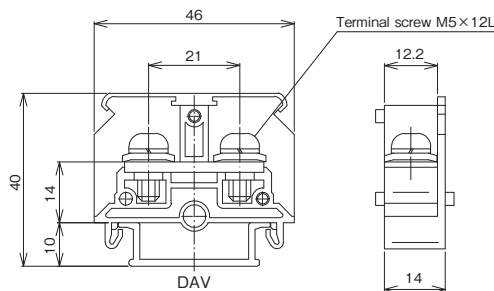

PT-80

M5/14mm² 75A

RoHS

Rating

Applicable wire / Rated current			UL, CSA	TÜV	Terminal screw	Tightening torque
5.5mm²	8mm²	14mm²	AWG10~6(stranded)	AWG12~6(stranded)	M5×12L	2.0~3.0N·m
1000V/40A	1000V/50A	1000V/75A	600V/75A	600V/75A	±terminal block with SP	

Assembly terminal

(assembled at the factory and shipped)

Order format:

PTL-80-□P (□ : No. of poles)

Total length of terminal block (L) = Terminal width (14mm) × No. of poles (□P) + End plate × 2 (6mm)

No. of poles (P)	1	2	3	4	5	6	7	8	9	10	11	12	13	14	15
Terminal length (L)	20	34	48	62	76	90	104	118	132	146	160	174	188	202	216
No. of poles (P)	16	17	18	19	20	21	22	23	24	25	26	27	28	29	30
Terminal length (L)	230	244	258	272	286	300	314	328	342	356	370	384	398	412	426

See "DAV4 Rail length" at page 22.

Terminal block	End plate	Cover	Name plate	Rail	Stopper	Short bar
PT-80 (21.2g)	PT-80L (3.35g)	CA-40	AM-10	DAV4	HDV-1 (17.8g)	SB14-※, □B14-※
Sales lot(50)	Sales lot(50)	Sales lot(20)	Sales lot(50)	Sales lot(100)	Sales lot(100)	—

※Short bar is option.