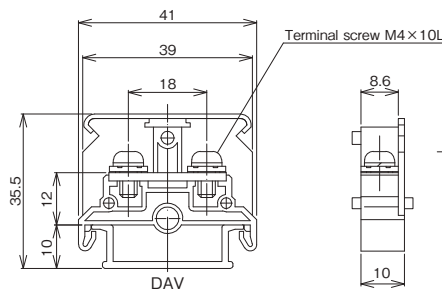

No. of poles (P)	1	2	3	4	5	6	7	8	9	10	11	12	13	14	15
Terminal length (L)	13	21	29	37	45	56	61	69	77	85	93	101	109	117	125
No. of poles (P)	16	17	18	19	20	21	22	23	24	25	26	27	28	29	30
Terminal length (L)	133	141	149	157	165	173	181	189	197	205	213	221	229	237	245

See "DAV4 Rail length" at the page 22.

Terminal block	End plate	Cover	Name plate	Rail	Stopper	Short bar
PT-20 (5.85g)	PSL-1 (1.85g)	CA-34	AM-10	DAV4	HDV-1 (17.8g)	SB(R) 8A-※, □B(R) 8A-※
Sales lot(100)	Sales lot(100)	Sales lot(20)	Sales lot(50)	Sales lot(100)	Sales lot(100)	—

※Short bar is option.

PT-30

M4/3.5mm² 30A

RoHS

Applicable solderless terminal

Rating

Applicable wire / Rated current		UL, CSA	TÜV	Terminal screw	Tightening torque
1.25mm ²	2mm ²	3.5mm ²	AWG18~12 (stranded)	AWG18~12 (stranded)	M4x10L
1000V/15A	1000V/22A	1000V/30A	600V/30A	600V/30A	±terminal screw with SP
					1.2~1.8N·m

Assembly terminal block
(assembled at the factory and shipped)

Order format:

PTL-30-□P (□ : No. of poles)

Terminal length of terminal block (L) = Terminal width (10mm) × No. of poles (□P) + End plate × 2 (6mm)