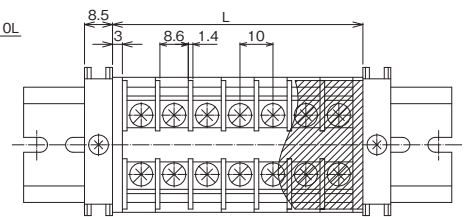

No. of poles (P)	1	2	3	4	5	6	7	8	9	10	11	12	13	14	15
Terminal length (L)	13	21	29	37	45	56	61	69	77	85	93	101	109	117	125
No. of poles (P)	16	17	18	19	20	21	22	23	24	25	26	27	28	29	30
Terminal length (L)	133	141	149	157	165	173	181	189	197	205	213	221	229	237	245

See "DAV4 Rail length" at the page 22.

Terminal block	End plate	Cover	Name plate	Rail	Stopper	Short bar
PT-20 (5.85g)	PSL-1 (1.85g)	CA-34	AM-10	DAV4	HDV-1 (17.8g)	SB(R) 8A-※, □B(R) 8A-※
Sales lot(100)	Sales lot(100)	Sales lot(20)	Sales lot(50)	Sales lot(100)	Sales lot(100)	—

※Short bar is option.

PT-30

M4/3.5mm² 30A

RoHS

Applicable solderless terminal

Rating

Applicable wire / Rated current		UL, CSA	TÜV	Terminal screw	Tightening torque
1.25mm ²	2mm ²	3.5mm ²	AWG18~12 (stranded)	AWG18~12 (stranded)	M4x10L
1000V/15A	1000V/22A	1000V/30A	600V/30A	600V/30A	±terminal screw with SP
					1.2~1.8N·m

Assembly terminal block
(assembled at the factory and shipped)

Order format:

PTL-30-□P (□ : No. of poles)

Terminal length of terminal block (L) = Terminal width (10mm) × No. of poles (□P) + End plate × 2 (6mm)