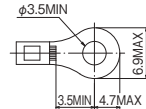

PT-20

M3.5/2mm² 22A

RoHS

Applicable solderless terminal

Rating

Applicable wire / Rated current		UL, CSA	TÜV	Terminal screw	Tightening torque
1.25mm ²	2mm ²	AWG20~14 (stranded)	AWG20~14 (stranded)	M3.5x8L	0.8~1.4N·m
800V/16A	800V/22A	600V/20A	600V/22A	±terminal screw with SP	

Assembly terminal block
(assembled at the factory and shipped)

Order format:

PTL-20-□P (□ : No. of poles)

Total length of terminal block (L) = Terminal width (8mm) × No. of poles (□P) + End plate × 2 (5mm)

No. of poles (P)	1	2	3	4	5	6	7	8	9	10	11	12	13	14	15
Terminal length (L)	13	21	29	37	45	56	61	69	77	85	93	101	109	117	125
No. of poles (P)	16	17	18	19	20	21	22	23	24	25	26	27	28	29	30
Terminal length (L)	133	141	149	157	165	173	181	189	197	205	213	221	229	237	245

※Short bar is option.

PT-30

M4/3.5mm² 30A

RoHS

Applicable solderless terminal

Rating

Applicable wire / Rated current		UL, CSA	TÜV	Terminal screw	Tightening torque
1.25mm ²	2mm ²	3.5mm ²	AWG18~12 (stranded)	AWG18~12 (stranded)	M4x10L
1000V/15A	1000V/22A	1000V/30A	600V/30A	600V/30A	±terminal screw with SP
					1.2~1.8N·m