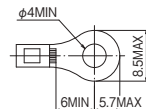

No. of poles (P)	1	2	3	4	5	6	7	8	9	10	11	12	13	14	15
Terminal length (L)	13	21	29	37	45	56	61	69	77	85	93	101	109	117	125
No. of poles (P)	16	17	18	19	20	21	22	23	24	25	26	27	28	29	30
Terminal length (L)	133	141	149	157	165	173	181	189	197	205	213	221	229	237	245

※Short bar is option.

PT-30

M4/3.5mm² 30A

RoHS

Applicable solderless terminal

Rating

Applicable wire / Rated current		UL, CSA	TÜV	Terminal screw	Tightening torque
1.25mm ²	2mm ²	3.5mm ²	AWG18~12 (stranded)	AWG18~12 (stranded)	M4x10L
1000V/15A	1000V/22A	1000V/30A	600V/30A	600V/30A	±terminal screw with SP
					1.2~1.8N·m

Assembly terminal block
(assembled at the factory and shipped)

Order format:

PTL-30-□P (□ : No. of poles)

Terminal length of terminal block (L) = Terminal width (10mm) × No. of poles (□P) + End plate × 2 (6mm)

No. of poles (P)	1	2	3	4	5	6	7	8	9	10	11	12	13	14	15
Terminal length (L)	16	26	36	46	56	66	76	86	96	106	116	126	136	146	156
No. of poles (P)	16	17	18	19	20	21	22	23	24	25	26	27	28	29	30
Terminal length (L)	166	176	186	196	206	216	226	236	246	256	266	276	286	296	306