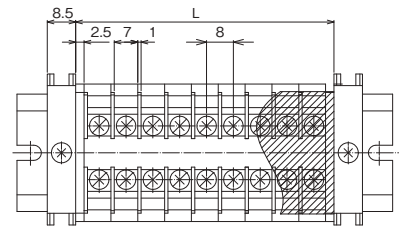

PT-20

M3.5/2mm² 22A

RoHS

Applicable solderless terminal

Rating

Applicable wire / Rated current		UL, CSA	TÜV	Terminal screw	Tightening torque
1.25mm ²	2mm ²	AWG20~14 (stranded)	AWG20~14 (stranded)	M3.5x8L	0.8~1.4N·m
800V/16A	800V/22A	600V/20A	600V/22A	±terminal screw with SP	

Assembly terminal block
(assembled at the factory and shipped)

Order format:

PTL-20-□P (□ : No. of poles)

Total length of terminal block (L) = Terminal width (8mm) × No. of poles (□P) + End plate × 2 (5mm)

No. of poles (P)	1	2	3	4	5	6	7	8	9	10	11	12	13	14	15
Terminal length (L)	13	21	29	37	45	56	61	69	77	85	93	101	109	117	125
No. of poles (P)	16	17	18	19	20	21	22	23	24	25	26	27	28	29	30
Terminal length (L)	133	141	149	157	165	173	181	189	197	205	213	221	229	237	245

Assembly terminal block
(assembled at the factory and shipped)

Order format:

PTL-30-□P (□ : No. of poles)

Terminal length of terminal block (L) = Terminal width (10mm) × No. of poles (□P) + End plate × 2 (6mm)