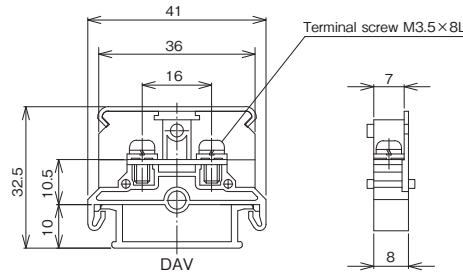

PT-20

M3.5/2mm² 22A

RoHS

Applicable solderless terminal

Rating

Applicable wire / Rated current		UL, CSA	TÜV	Terminal screw	Tightening torque
1.25mm ²	2mm ²	AWG20~14 (stranded)	AWG20~14 (stranded)	M3.5x8L	0.8~1.4N·m
800V/16A	800V/22A	600V/20A	600V/22A	±terminal screw with SP	

Assembly terminal block
(assembled at the factory and shipped)

Order format:

PTL-20-□P (□ : No. of poles)

Total length of terminal block (L) = Terminal width (8mm) × No. of poles (□P) + End plate × 2 (5mm)

※Short bar is option.

PT-30

M4/3.5mm² 30A

RoHS

Applicable solderless terminal

Rating

Applicable wire / Rated current		UL, CSA	TÜV	Terminal screw	Tightening torque
1.25mm ²	2mm ²	3.5mm ²	AWG18~12 (stranded)	AWG18~12 (stranded)	M4x10L
1000V/15A	1000V/22A	1000V/30A	600V/30A	600V/30A	±terminal screw with SP
					1.2~1.8N·m

Assembly terminal block
(assembled at the factory and shipped)

Order format:

PTL-30-□P (□ : No. of poles)

Terminal length of terminal block (L) = Terminal width (10mm) × No. of poles (□P) + End plate × 2 (6mm)