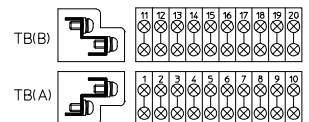

BOXTM-2000

IP67

Dimension

Weight: 494g
Sales lot: 1pc

BOXTM-2001

IP67

600V / 15A / 2mm² [Screw size M3.5] / 20poles

Dimension

Weight: 714g
Sales lot: 1pc

Applicable crimp terminal

TB(B)	11	12	13	14	15	16	17	18	19	20
TB(A)	1	2	3	4	5	6	7	8	9	10

Applicable Short bar

BB8.5-2, 4, 8, 10 (see P.20)