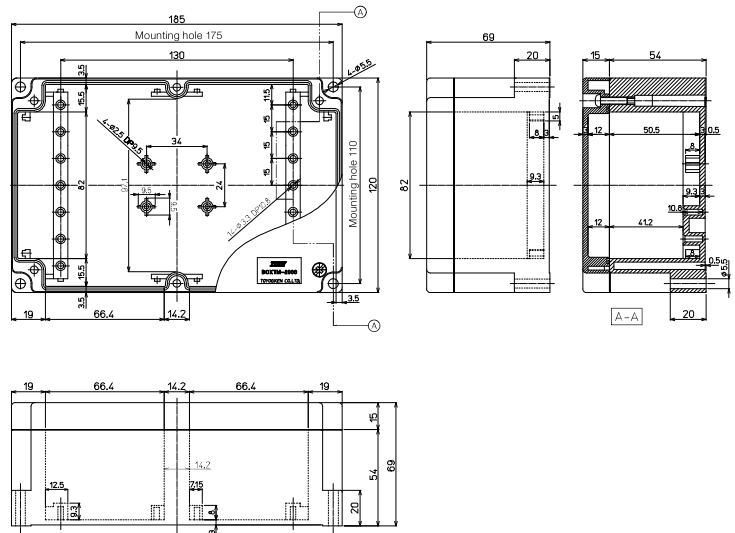

BOXTM-2000

IP67

Dimension

Weight: 494g
Sales lot: 1pc

BOXTM-2001

IP67

600V / 15A / 2mm² [Screw size M3.5] / 20poles

Dimension

Weight: 714g
Sales lot: 1pc

Applicable crimp terminal

TB(B)	11	12	13	14	15	16	17	18	19	20
TB(A)	1	2	3	4	5	6	7	8	9	10

Applicable Short bar

BB8.5-2, 4, 8, 10 (see P.20)