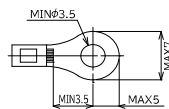

BOXTM-2000

IP67

Dimension

Weight: 494g
Sales lot: 1pc

BOXTM-2001

IP67

600V / 15A / 2mm² [Screw size M3.5] / 20poles

Dimension

Weight: 714g
Sales lot: 1pc

Applicable crimp terminal

TB(B)	11	12	13	14	15	16	17	18	19	20
TB(A)	1	2	3	4	5	6	7	8	9	10

Applicable Short bar

BB8.5-2, 4, 8, 10 (see P.20)