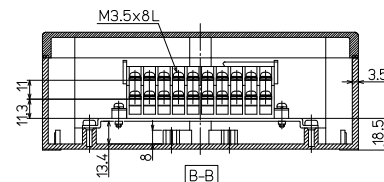

BOXTM-2000

IP67

Dimension

Weight: 494g
Sales lot: 1pc

BOXTM-2001

IP67

600V / 15A / 2mm² [Screw size M3.5] / 20poles

Dimension

Weight: 714g
Sales lot: 1pc

Applicable crimp terminal

TB(B)	11	12	13	14	15	16	17	18	19	20
TB(A)	1	2	3	4	5	6	7	8	9	10

Applicable Short bar

BB8.5-2, 4, 8, 10 (see P.20)