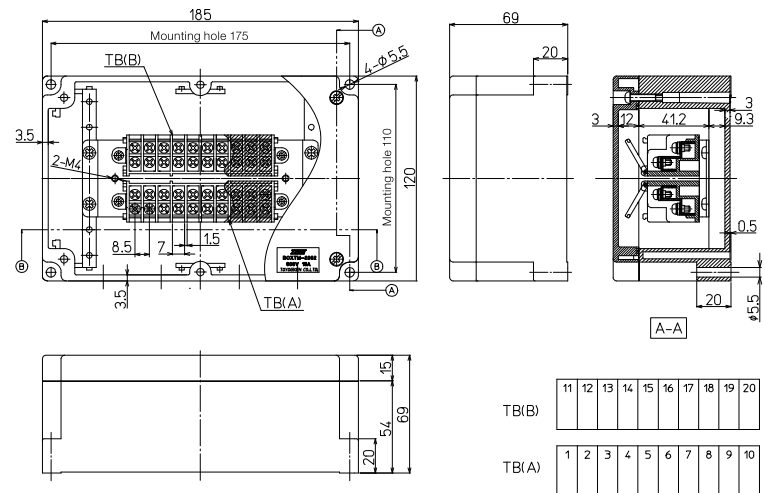

BOXTM-2000

IP67

Dimension

Weight: 494g
Sales lot: 1pc

BOXTM-2001

IP67

600V / 15A / 2mm² [Screw size M3.5] / 20poles

Dimension

Weight: 714g
Sales lot: 1pc

Applicable crimp terminal

TB(B)	11	12	13	14	15	16	17	18	19	20
TB(A)	1	2	3	4	5	6	7	8	9	10

Applicable Short bar

BB8.5-2, 4, 8, 10 (see P.20)