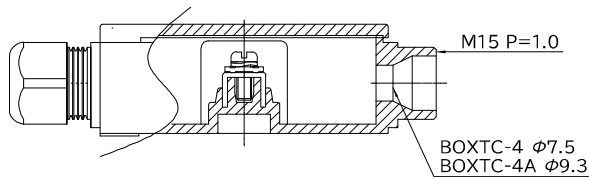

250V / 15A / 1.25mm² [Screw size M3] / 4poles

IP67

BOXTC-4

Weight : 57g Sales lot : 1pc

Bundled sleeves

*Sleeve B : Pre-installed at the factory

Dimension

Applicable crimp terminal

BOXTC-4A

Weight : 57g Sales lot : 1pc

Bundled sleeves

*Sleeve C : Pre-installed at the factory

Applicable Short bar

BB7.0-2, 4 (see P.12)

250V / 15A / 1.25mm² [Screw size M3] / 6poles

IP67

BOXTC-6

Weight : 70g Sales lot : 1pc

Bundled sleeves

*Sleeve B : Pre-installed at the factory

Dimension

Applicable crimp terminal

BOXTC-6A

Weight : 71g Sales lot : 1pc