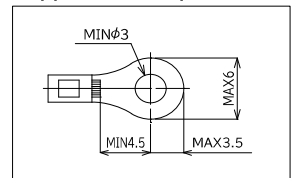

250V / 15A / 1.25mm² [Screw size M3] / 4poles

IP67

BOXTC-4

Weight : 57g Sales lot : 1pc

Bundled sleeves

*Sleeve B : Pre-installed at the factory

Dimension

Applicable crimp terminal

BOXTC-4A

Weight : 57g Sales lot : 1pc

Bundled sleeves

*Sleeve C : Pre-installed at the factory

Applicable Short bar

BB7.0-2, 4 (see P.12)

250V / 15A / 1.25mm² [Screw size M3] / 6poles

IP67

BOXTC-6

Weight : 70g Sales lot : 1pc

Bundled sleeves

*Sleeve B : Pre-installed at the factory

Dimension

Applicable crimp terminal

BOXTC-6A

Weight : 71g Sales lot : 1pc