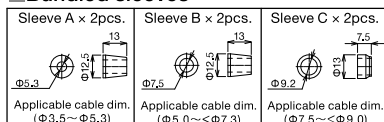

250V / 15A / 1.25mm² [Screw size M3] / 4poles

IP67

BOXTC-4

Weight : 57g Sales lot : 1pc

Bundled sleeves

*Sleeve B : Pre-installed at the factory

Dimension

Applicable crimp terminal

BOXTC-4A

Weight : 57g Sales lot : 1pc

Bundled sleeves

*Sleeve C : Pre-installed at the factory

Applicable Short bar

BB7.0-2, 4 (see P.12)

250V / 15A / 1.25mm² [Screw size M3] / 6poles

IP67

BOXTC-6

Weight : 70g Sales lot : 1pc

Bundled sleeves

*Sleeve B : Pre-installed at the factory

Dimension

Applicable crimp terminal

BOXTC-6A

Weight : 71g Sales lot : 1pc

Bundled sleeves

*Sleeve C : Pre-installed at the factory

Applicable Short bar

BB7.0-2, 4, 6 (see P.12)