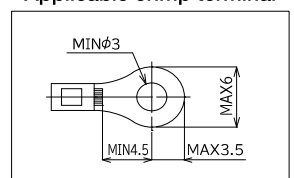

250V / 15A / 1.25mm² [Screw size M3] / 4poles

IP67

BOXTC-4

Weight : 57g Sales lot : 1pc

Bundled sleeves

*Sleeve B : Pre-installed at the factory

Dimension

Applicable crimp terminal

BOXTC-4A

Weight : 57g Sales lot : 1pc

Bundled sleeves

*Sleeve C : Pre-installed at the factory

Applicable Short bar

BB7.0-2, 4 (see P.12)

250V / 15A / 1.25mm² [Screw size M3] / 6poles

IP67

BOXTC-6

Weight : 70g Sales lot : 1pc

Bundled sleeves

*Sleeve B : Pre-installed at the factory

Dimension

Applicable crimp terminal

BOXTC-6A

Weight : 71g Sales lot : 1pc