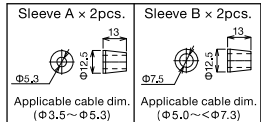

250V / 15A / 1.25mm² [Screw size M3] / 4poles

IP67

BOXTC-4

Weight : 57g Sales lot : 1pc

Bundled sleeves

*Sleeve B : Pre-installed at the factory

Dimension

Applicable crimp terminal

BOXTC-4A

Weight : 57g Sales lot : 1pc

Bundled sleeves

*Sleeve C : Pre-installed at the factory

Applicable Short bar

BB7.0-2, 4 (see P.12)

250V / 15A / 1.25mm² [Screw size M3] / 6poles

IP67

BOXTC-6

Weight : 70g Sales lot : 1pc

Bundled sleeves

*Sleeve B : Pre-installed at the factory

Dimension

Applicable crimp terminal

BOXTC-6A

Weight : 71g Sales lot : 1pc