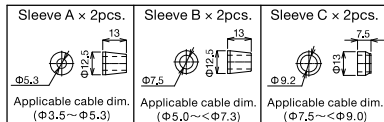

250V / 15A / 1.25mm² [Screw size M3] / 4poles

IP67

BOXTC-4

Weight : 57g Sales lot : 1pc

Bundled sleeves

*Sleeve B : Pre-installed at the factory

Dimension

Applicable crimp terminal

BOXTC-4A

Weight : 57g Sales lot : 1pc

Bundled sleeves

*Sleeve C : Pre-installed at the factory

Applicable Short bar

BB7.0-2, 4 (see P.12)

250V / 15A / 1.25mm² [Screw size M3] / 6poles

IP67

BOXTC-6

Weight : 70g Sales lot : 1pc

Bundled sleeves

*Sleeve B : Pre-installed at the factory

Dimension

Applicable crimp terminal

BOXTC-6A

Weight : 71g Sales lot : 1pc