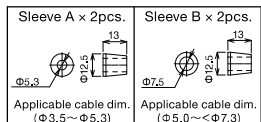

250V / 15A / 1.25mm² [Screw size M3] / 4poles

IP67

BOXTC-4

Weight : 57g Sales lot : 1pc

Bundled sleeves

*Sleeve B : Pre-installed at the factory

Dimension

Applicable crimp terminal

BOXTC-4A

Weight : 57g Sales lot : 1pc

Bundled sleeves

*Sleeve C : Pre-installed at the factory

Applicable Short bar

BB7.0-2, 4 (see P.12)

250V / 15A / 1.25mm² [Screw size M3] / 6poles

IP67

BOXTC-6

Weight : 70g Sales lot : 1pc

Bundled sleeves

*Sleeve B : Pre-installed at the factory

Dimension

Applicable crimp terminal

BOXTC-6A

Weight : 71g Sales lot : 1pc