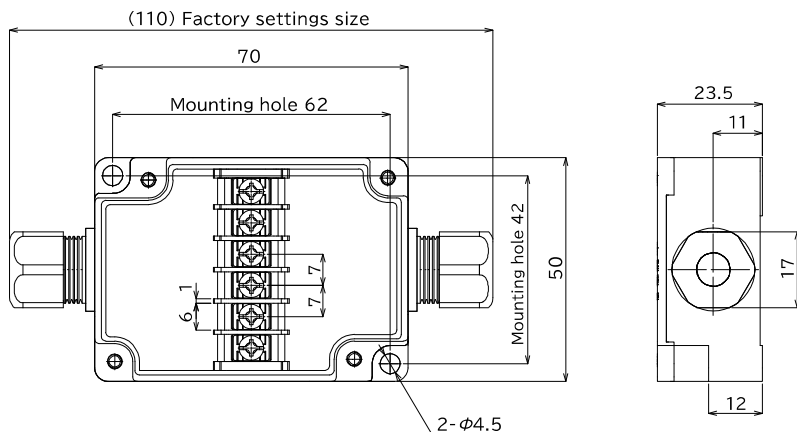

250V / 15A / 1.25mm² [Screw size M3] / 4poles

IP67

BOXTC-4

Weight : 57g Sales lot : 1pc

Bundled sleeves

*Sleeve B : Pre-installed at the factory

Dimension

Applicable crimp terminal

BOXTC-4A

Weight : 57g Sales lot : 1pc

Bundled sleeves

*Sleeve C : Pre-installed at the factory

Applicable Short bar

BB7.0-2, 4 (see P.12)

250V / 15A / 1.25mm² [Screw size M3] / 6poles

IP67

BOXTC-6

Weight : 70g Sales lot : 1pc

Bundled sleeves

*Sleeve B : Pre-installed at the factory

Dimension

Applicable crimp terminal

BOXTC-6A

Weight : 71g Sales lot : 1pc