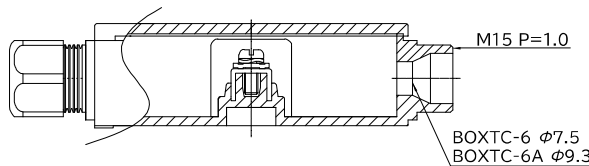

250V / 15A / 1.25mm² [Screw size M3] / 4poles

IP67

BOXTC-4

Weight : 57g Sales lot : 1pc

Bundled sleeves

*Sleeve B : Pre-installed at the factory

Dimension

Applicable crimp terminal

BOXTC-4A

Weight : 57g Sales lot : 1pc

Bundled sleeves

*Sleeve C : Pre-installed at the factory

Applicable Short bar

BB7.0-2, 4 (see P.12)

250V / 15A / 1.25mm² [Screw size M3] / 6poles

IP67

BOXTC-6

Weight : 70g Sales lot : 1pc

Bundled sleeves

*Sleeve B : Pre-installed at the factory

Dimension

Applicable crimp terminal

BOXTC-6A

Weight : 71g Sales lot : 1pc

Bundled sleeves

*Sleeve C : Pre-installed at the factory

Applicable Short bar

BB7.0-2, 4, 6 (see P.12)