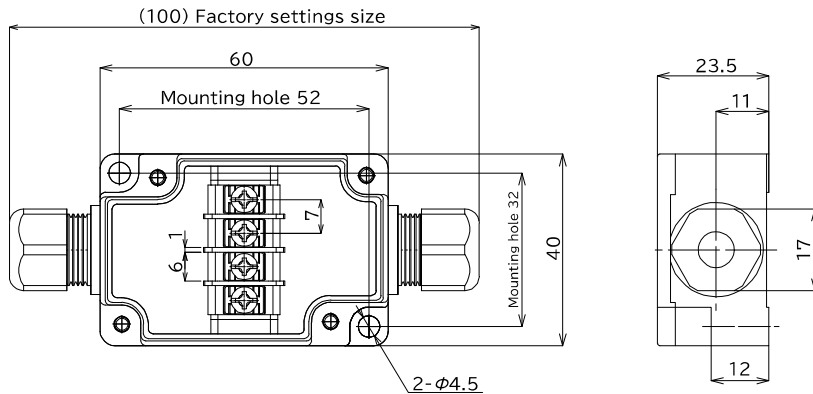

250V / 15A / 1.25mm² [Screw size M3] / 4poles

IP67

BOXTC-4

Weight : 57g Sales lot : 1pc

Bundled sleeves

*Sleeve B : Pre-installed at the factory

Dimension

Applicable crimp terminal

BOXTC-4A

Weight : 57g Sales lot : 1pc

Bundled sleeves

*Sleeve C : Pre-installed at the factory

Applicable Short bar

BB7.0-2, 4 (see P.12)

250V / 15A / 1.25mm² [Screw size M3] / 6poles

IP67

BOXTC-6

Weight : 70g Sales lot : 1pc

Bundled sleeves

*Sleeve B : Pre-installed at the factory

Dimension

Applicable crimp terminal

BOXTC-6A

Weight : 71g Sales lot : 1pc